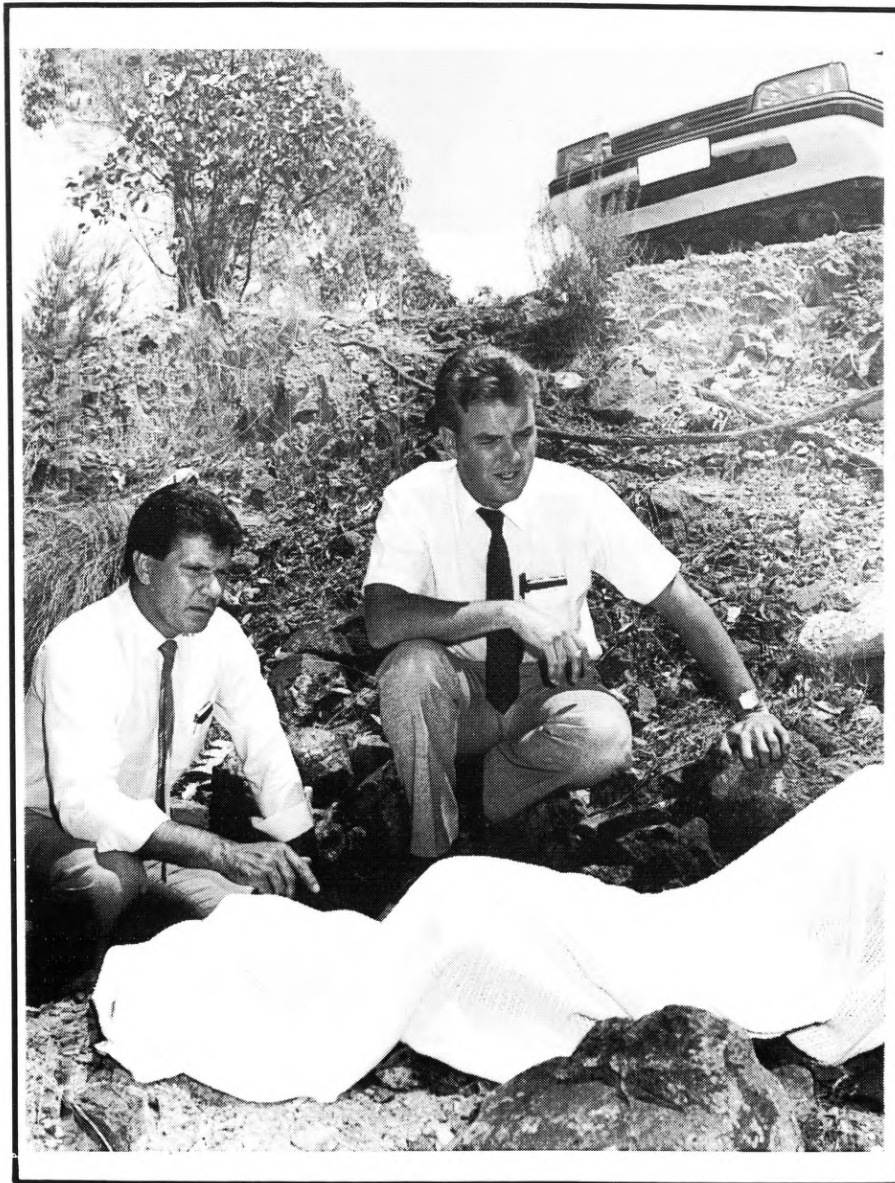

Australia. We are also checking any links to her blood group, A(RH)+, which is somewhat unusual. Police have conducted over 300 inquiries in this case and all have so far proven to be fruitless.

"While we are not totally discounting that she was a local woman we would have thought some one locally would have reported her missing by now.

"It is quite possible that she was from interstate or even overseas. We have asked other police forces and Interpol to assist and they have been most cooperative but so far nothing firm.

Detective Sergeant Bailey said, "She seemed to be a lady who kept herself well presented. She appeared not to be the average tearaway".

Detective Chief Inspector Ninness said that police had not discounted a link between her murder and the disappearance of 17 year-old Megan Mulquiney at the Woden Shopping Square on 28 July 1984, Elizabeth Herfort, 18, last seen on Friday 13 June 1980 in Civic and the murders of Keren Rowland, 20, in February 1971 and of Mary Bertram, 27, found in New South Wales on the Sutton Road near the ACT border and believed murdered, possibly on 31 March 1974.

Anyone with any information, particularly if anyone recognises the young woman, should contact the AFP on 062-497444 or their nearest police station.

S. Dau

• Detective Senior Sergeant Don Baily (left) and Detective Senior Constable Warren Williamson examine the scene where the murdered woman's body was found.