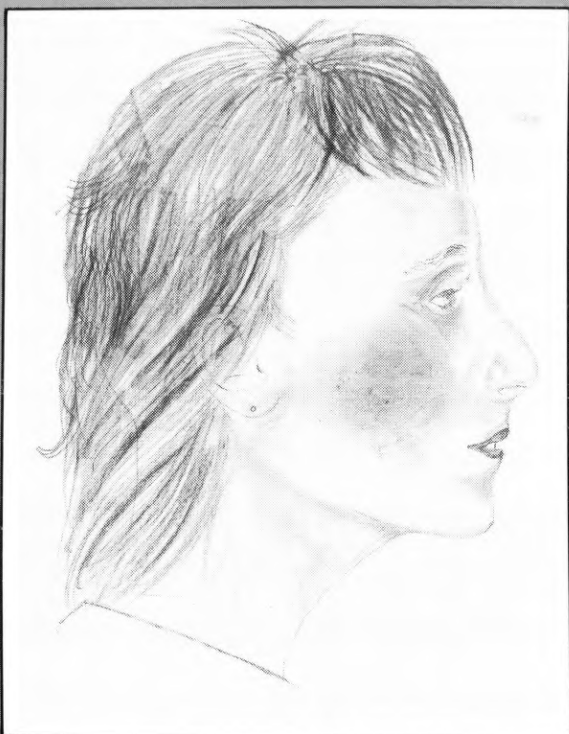

MURDERED WOMAN

DO YOU KNOW HER?

• A retouched photo of the dead woman.

• Artist's sketch of the dead woman's profile.

by Philip Castle

AT the time of publication, ACT Region detectives were still trying to identify a naked woman found strangled near the popular Cotter River reserve at about 4 pm on Sunday 25 January of the Australia Day long weekend.

Despite many promising leads her identity remains a mystery. Detective Senior Sergeant Don Bailey is in charge of the case. He said the best chance was now through her dental records. Investigating police believe she may have been visiting Canberra from interstate or possibly from overseas.

The attractive slim built woman aged in her late teens or early twenties was found by sightseers, face down in some rocks about 5 metres down an embankment, at a lookout about 2 kilometres from the Cotter Reserve on the Brindabella Road. It was apparent she had been manually strangled and left somewhere else before being dumped. She had been sexually assaulted using unnatural acts.

"Her naked body appeared to have been rolled out from a blue and green tartan rug and left about five metres down an embankment," Detective Chief Inspector Rick Ninness said.

"Investigating police believe it is a case of a decent girl who has been outraged.