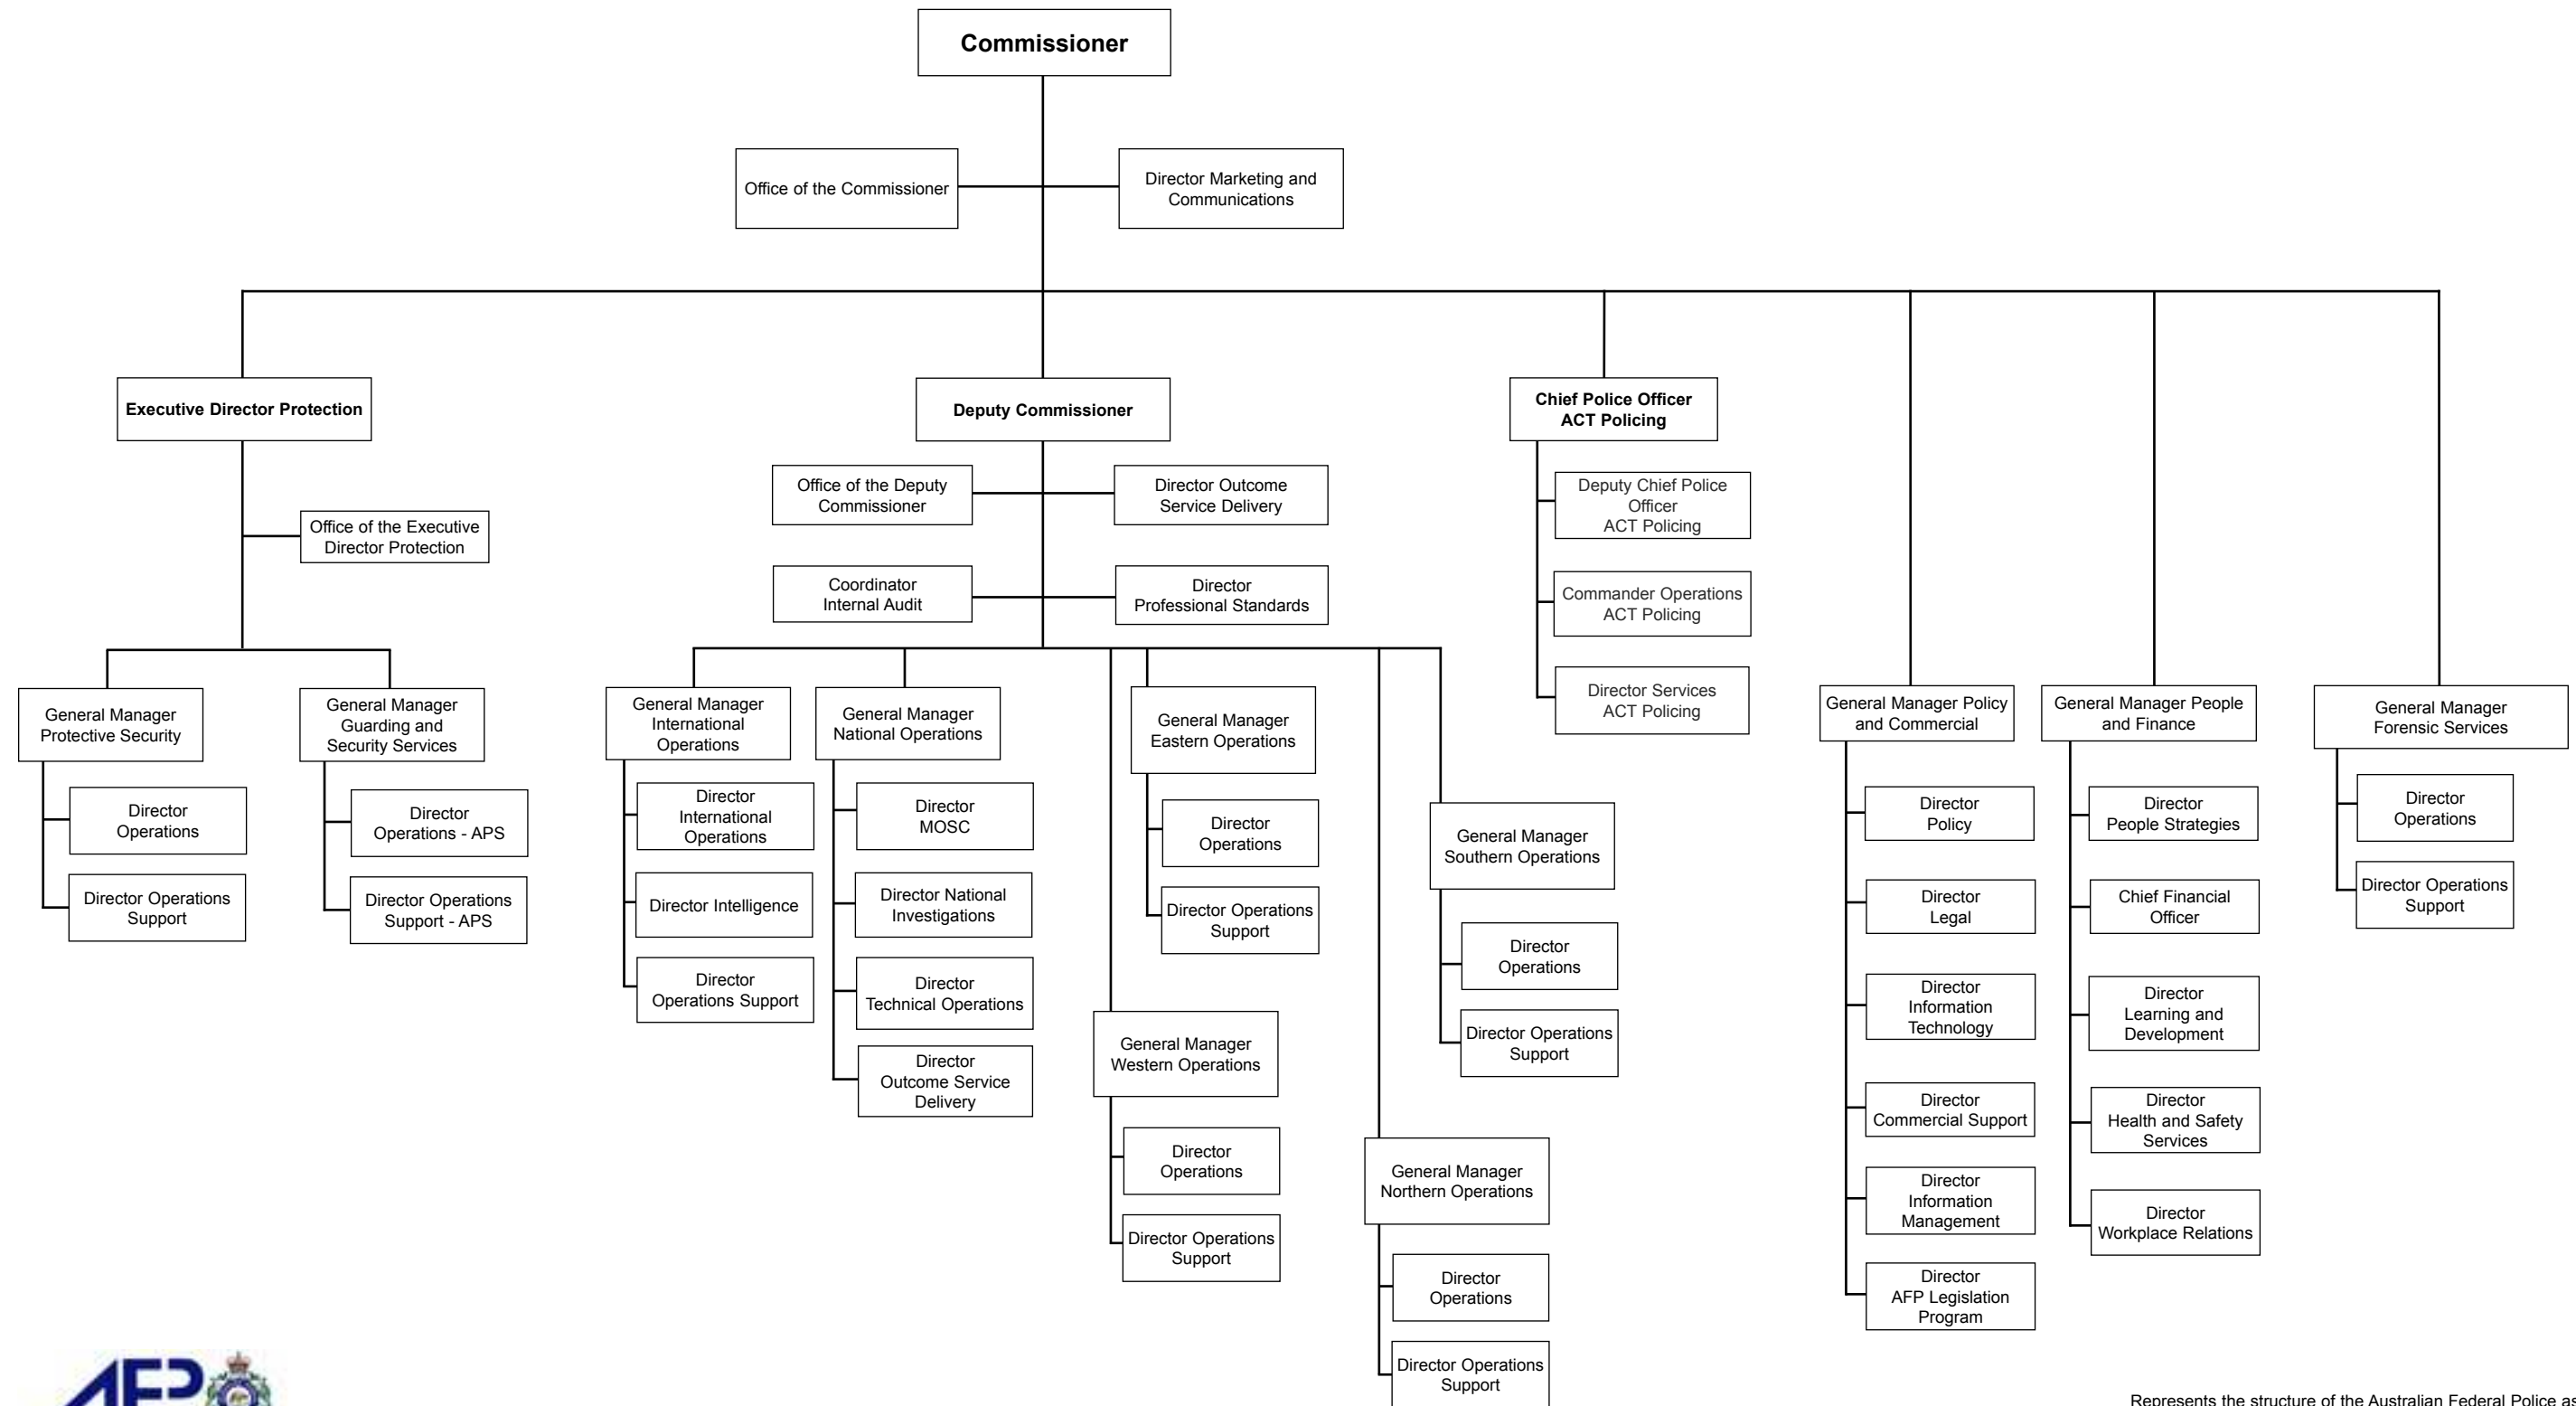

AFP Organisation Chart

Represents the structure of the Australian Federal Police as at August 23, 2002. The Chief Operating Officer is seconded to Attorney General's Department on the implementation of the Australian Crime Commission.